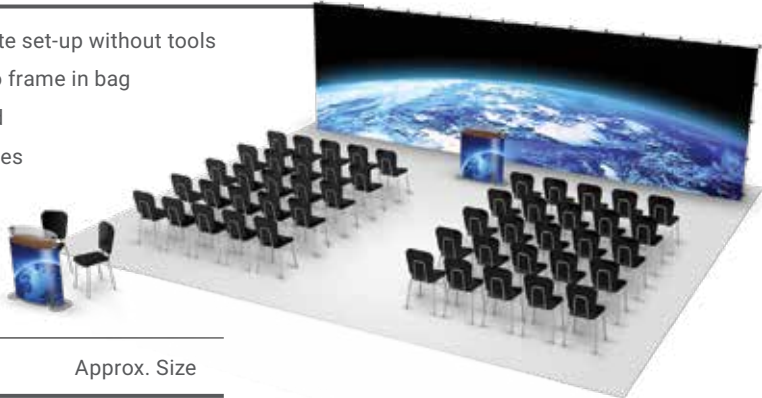

Presto Pop-Up Accessories™

Tension Fabric

SuperWide Presto Pop-Ups™ - A Virtual Portable Billboard

- Incredibly easy, two minute set-up without tools
- Graphic stays attached to frame in bag
- Hook perimeters included
- Ultra lightweight alloy tubes
- Matte silver finish
- Adjustable leveling feet

Perfect for:
Tradeshows
Presentations
Symposiums

Pop-Up Lights (imported):

- Use for: Presto Pop-Ups, Collage Pop-Ups, & most other manufacturers pop-ups.

PULD1 Very bright LED trade show light for Pop-Ups, 18w.

LEDPU Cascade LED Light Extremely bright 450 Lumens, with bracket for Pop-Ups.

Podium Cases (imported):

- Hard Plastic designed for Pop-Ups
- Doubles as a Podium
- Add a Graphic Wrap to deliver your message