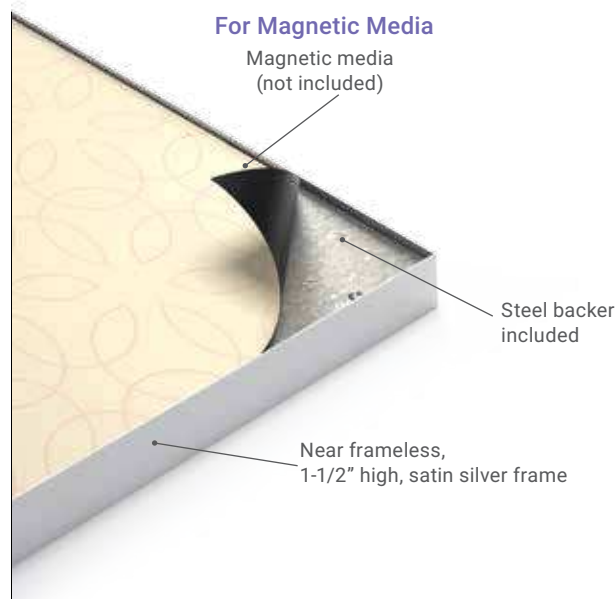

Magnetic

FrameGraphix Magnetic Signware Stands™

- Ships efficiently to save on freight costs
- Recessed graphic seats with near frameless look
- Double sided satin silver aluminum frame
- Incredibly easy graphic change-outs
- Full width weighted steel base

High Quality
Cost Effective

Durable
Built to last

Double sided satin silver aluminum frame

Frame ships in 2 sections

Magnetic Media	Graphic Size	Magnetic Receptive
TLS1472-MM	14" x 72"	TLS1472-MR
TLS2472-MM	24" x 72"	TLS2472-MR

Custom size requests encouraged.

Specify: Color* **-S** Satin Silver or **-B** Matte Black

Magnetic

TLW4824-MM-H-S

Mounting bracket included.

1-1/2" Deep Frame

TLS5-MM-X-SQ-V-S

TLS3-MR-TP-RD-V-B

*Doesn't affect price, but must use to order.

FrameGraphix Magnetic Wall Frames™

- 1-1/2" deep extruded profile frame
- Incredibly easy graphic change-outs
- Recessed graphic seats, frameless look
- Hang horizontally or vertically
- Wall mount hardware included