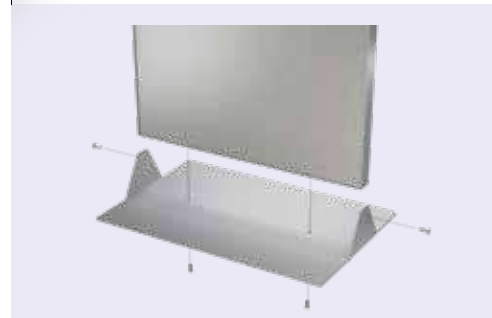

Magnetic

FrameGraphix Magnetic Signware Stands™

- Ships efficiently to save on freight costs
- Recessed graphic seats with near frameless look
- Double sided satin silver aluminum frame
- Incredibly easy graphic change-outs
- Full width weighted steel base

High Quality
Cost Effective

Durable
Built to last

Double sided satin silver aluminum frame

Frame ships in 2 sections

Magnetic Media	Graphic Size	Magnetic Receptive
TLS1472-MM	14" x 72"	TLS1472-MR
TLS2472-MM	24" x 72"	TLS2472-MR

Custom size requests encouraged.

Specify: Color* **-S** Satin Silver or **-B** Matte Black

Magnetic

TLW4824-MM-H-S

Mounting bracket included.

1-1/2" Deep Frame

TLS5-MM-X-SQ-V-S

TLS3-MR-TP-RD-V-B

*Doesn't affect price, but must use to order.

FrameGraphix Magnetic Wall Frames™

- 1-1/2" deep extruded profile frame
- Incredibly easy graphic change-outs
- Recessed graphic seats, frameless look
- Hang horizontally or vertically
- Wall mount hardware included