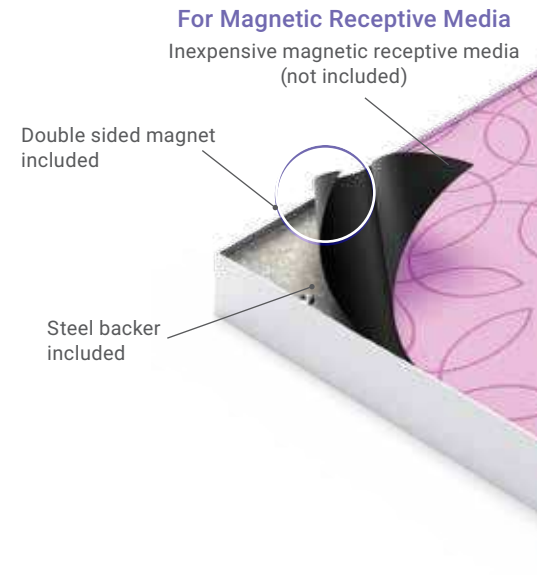

Magnetic

FrameGraphix Magnetic Signware Stands™

- Ships efficiently to save on freight costs
- Recessed graphic seats with near frameless look
- Double sided satin silver aluminum frame
- Incredibly easy graphic change-outs
- Full width weighted steel base

High Quality
Cost Effective

Durable
Built to last

Double sided satin silver aluminum frame

Frame ships in 2 sections

Magnetic Media	Graphic Size	Magnetic Receptive
TLS1472-MM	14" x 72"	TLS1472-MR
TLS2472-MM	24" x 72"	TLS2472-MR

Custom size requests encouraged.

Specify: Color* **-S** Satin Silver or **-B** Matte Black

Magnetic

TLW4824-MM-H-S

Mounting bracket included.

1-1/2" Deep Frame

TLS5-MM-X-SQ-V-S

TLS3-MR-TP-RD-V-B

*Doesn't affect price, but must use to order.

FrameGraphix Magnetic Wall Frames™

- 1-1/2" deep extruded profile frame
- Incredibly easy graphic change-outs
- Recessed graphic seats, frameless look
- Hang horizontally or vertically
- Wall mount hardware included