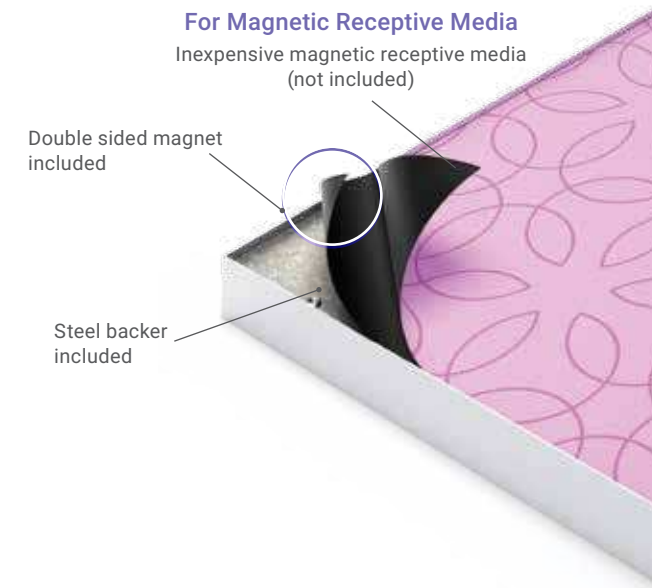

Magnetic

TLS2472-MR-S

FrameGraphix Magnetic Signware Stands™

- Ships efficiently to save on freight costs
- Recessed graphic seats with near frameless look
- Double sided satin silver aluminum frame
- Incredibly easy graphic change-outs
- Full width weighted steel base

High Quality
Cost Effective

Durable
Built to last

Double sided satin silver aluminum frame

Frame ships in 2 sections

TLS1472-MM-S

Magnetic Media	Graphic Size	Magnetic Receptive
TLS1472-MM	14" x 72"	TLS1472-MR
TLS2472-MM	24" x 72"	TLS2472-MR

Custom size requests encouraged.

Specify: Color* -S Satin Silver or -B Matte Black

Magnetic

TLW4824-MM-H-S

Mounting bracket included.

1-1/2" Deep Frame

TLS5-MM-X-SQ-V-S

TLS3-MR-TP-RD-V-B

FrameGraphix Magnetic Wall Frames™

- 1-1/2" deep extruded profile frame
- Incredibly easy graphic change-outs
- Recessed graphic seats, frameless look
- Hang horizontally or vertically
- Wall mount hardware included