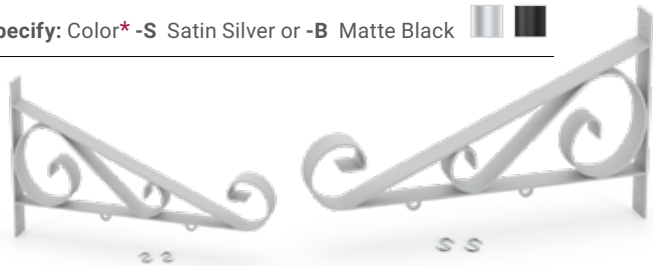

### Scroll Brackets

- Steel construction, powder coated finish. Each bracket comes with 2 S-Hooks.

Model	Length	Center
<b>OLL18</b>	18" long	6" center to center between eyehooks
<b>OLL24</b>	24" long	10-1/2" center to center between eyehooks

Specify: Color\* -**S** Satin Silver or -**B** Matte Black 