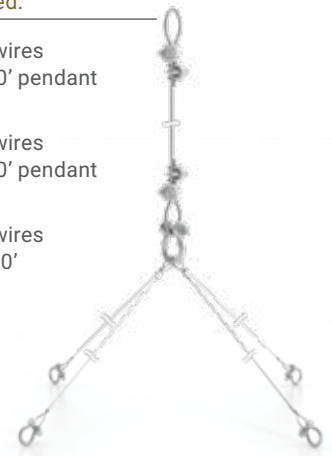

Adjustable Cable Assemblies

Wire Rope Loop

- Wire rope loop one side, straight wire other, plus an adjustable spring loaded cable lock. Choice of locks - Diecast zinc and double barrel steel. Simply feed cable through the lock and adjust to required length. Sold 2/per.

Model	Lock	Gauge	Length	Rating
ADC136	Diecast	3/64"	6'	14 lbs.
ADC1312	Diecast	3/64"	12'	14 lbs
ADC1318	Diecast	3/64"	18'	14 lbs.
ADC166	Diecast	1/16"	6'	50 lbs.
ADC1612	Diecast	1/16"	12'	50 lbs.
ADC1618	Diecast	1/16"	18'	50 lbs.
ABS166	Steel	1/16"	6'	50 lbs.
ABS1612	Steel	1/16"	12'	50 lbs.
ABS1618	Steel	1/16"	18'	50 lbs.

Adjustable Cable Locks

Adjustable Cable Lock

- Adjustable Cable Locks (without cable) Use with bare uncoated wire rope only

Model	Lock	Gauge	Rating
ADC13	Diecast	3/64"	14
ADC16	Diecast	1/16"	50
ABS16	Barrel	1/16"	50
ABSSE	Steel	3/64" 1/16"	28 50

- **ABSSE**
• Steel, Side exit, 10/32" Female threaded base

Diecast Lock Barrel Lock

Harness Sets

Harness Sets should be professionally installed.

- HRNS3** 3 small shackles, 3 double loop lead wires (specify length), collection shackle, 20' pendant wire, 2 wire rope clips
- HRNS4** 4 small shackles, 4 double loop lead wires (specify length), collection shackle, 20' pendant wire, 2 wire rope clips
- HRNS5** 5 small shackles, 5 double loop lead wires (specify length), collection shackle, 20' pendant wire, 2 wire rope clips