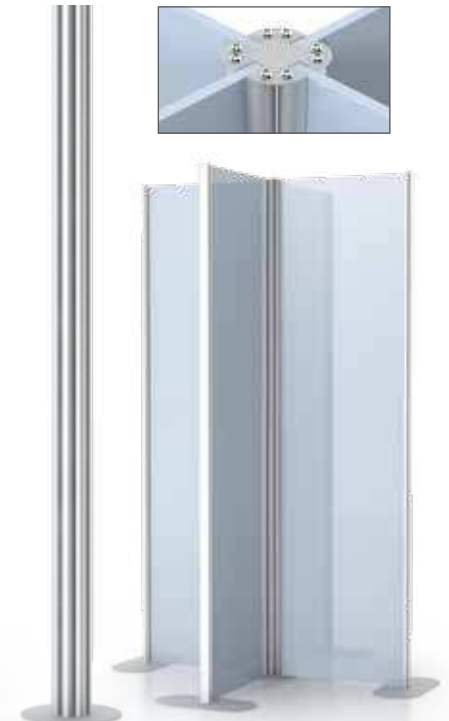

SKMM-S Skyscraper Mounts sold in pairs.

SKMMC2-S
24" upright extension, sold as a set of two.

SKMS-S Single sided upright and base. Sold individually.

SKMM7-S Skyscraper Mount (side uprights) with a **SKCU7-S** center upright.

Specify: Model — Color*

-S Satin Silver or -B Matte Black

Skyscraper Mounts sold as a pair	Weight	Single Sided Upright w/Base sold individually	Weight	Height
SKMM6	20 lbs.	SKMS6	14 lbs.	72"
SKMM7	21 lbs.	SKMS7	15 lbs.	84"
SKMM8	22 lbs.	SKMS8	16 lbs.	96"

"T" Assembly

"T" upright with round base.

SKTU7-S "T" Assembly with round base. Shown with **SKMM7-S** and **SKMS7-S**.

Quad Assembly

Four way upright with round base.

"Quad" Assembly with round base. Shown with (2) **SKMM7-S** Skyscrapers.

Center Upright sold individually	Weight	Height	Right Angle sold individually	Triangular 60°	Weight	Height	"T" Assembly sold individually	Weight	Height	"Quad" Assembly sold individually	Weight	Height
SKCU6	14 lbs.	72"	SKRA6	SKTR6	14 lbs.	72"	SKTU6	14 lbs.	72"	SKX6	22 lbs.	72"
SKCU7	15 lbs.	84"	SKRA7	SKTR7	15 lbs.	84"	SKTU7	15 lbs.	84"	SKX7	23 lbs.	84"
SKCU8	16 lbs.	96"	SKRA8	SKTR8	16 lbs.	96"	SKTU8	16 lbs.	96"	SKX8	24 lbs.	96"