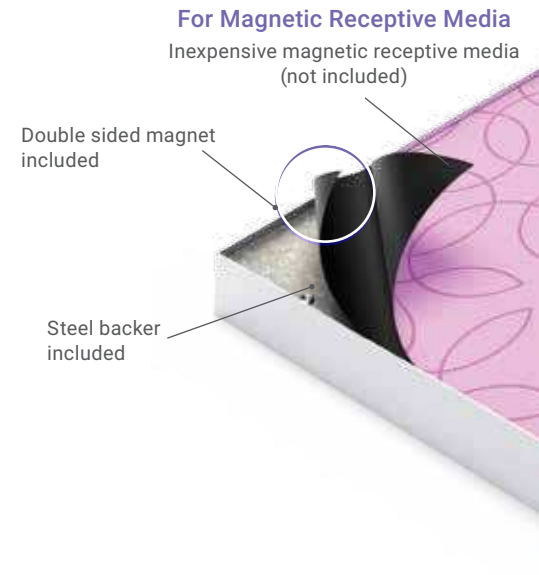

Magnetic

FrameGraphix Magnetic Signware Stands™

- Ships efficiently to save on freight costs
- Recessed graphic seats with near frameless look
- Double sided satin silver aluminum frame
- Incredibly easy graphic change-outs
- Full width weighted steel base

High Quality
Cost Effective

Durable
Built to last

Double sided satin silver
aluminum frame

Frame ships in 2 sections

Magnetic Media	Graphic Size	Magnetic Receptive
TLS1472-MM	14" x 72"	TLS1472-MR
TLS2472-MM	24" x 72"	TLS2472-MR

Custom size requests encouraged.

Specify: Color* -S Satin Silver or -B Matte Black

Magnetic

Mounting bracket included.

1-1/2" Deep Frame

TLW4824-MM-H-S

TLS5-MM-X-SQ-V-S

TLS3-MR-TP-RD-V-B

FrameGraphix Magnetic Wall Frames™

- 1-1/2" deep extruded profile frame
- Incredibly easy graphic change-outs
- Recessed graphic seats, frameless look
- Hang horizontally or vertically
- Wall mount hardware included