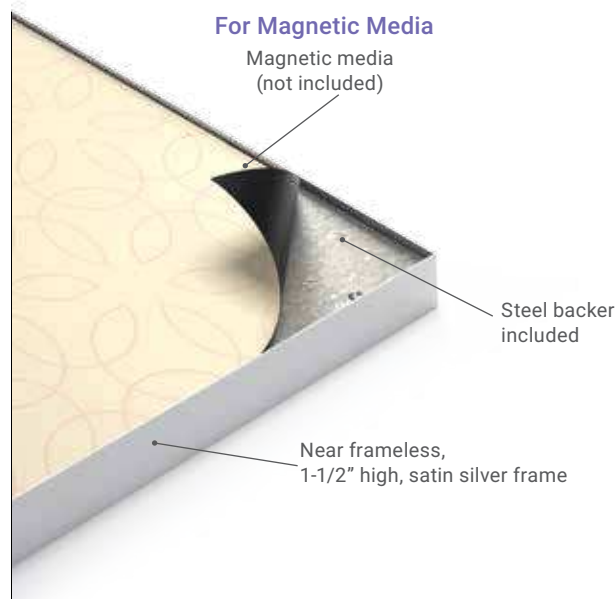

Magnetic

FrameGraphix Magnetic Signware Stands™

- Ships efficiently to save on freight costs
- Recessed graphic seats with near frameless look
- Double sided satin silver aluminum frame
- Incredibly easy graphic change-outs
- Full width weighted steel base

High Quality
Cost Effective

Durable
Built to last

Double sided satin silver
aluminum frame

Frame ships in 2 sections

Magnetic Media	Graphic Size	Magnetic Receptive
TLS1472-MM	14" x 72"	TLS1472-MR
TLS2472-MM	24" x 72"	TLS2472-MR

Custom size requests encouraged.

Specify: Color* -S Satin Silver or -B Matte Black

Magnetic

Mounting bracket included.

1-1/2" Deep Frame

TLW4824-MM-H-S

TLS5-MM-X-SQ-V-S

TLS3-MR-TP-RD-V-B

FrameGraphix Magnetic Wall Frames™

- 1-1/2" deep extruded profile frame
- Incredibly easy graphic change-outs
- Recessed graphic seats, frameless look
- Hang horizontally or vertically
- Wall mount hardware included