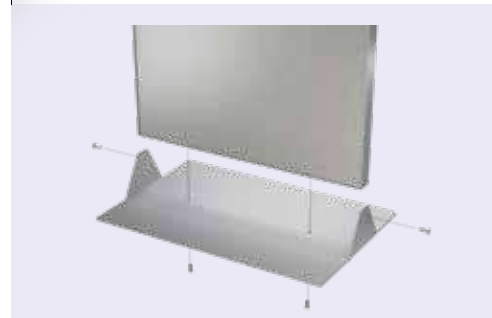

Magnetic

FrameGraphix Magnetic Signware Stands™

- Ships efficiently to save on freight costs
- Recessed graphic seats with near frameless look
- Double sided satin silver aluminum frame
- Incredibly easy graphic change-outs
- Full width weighted steel base

High Quality
Cost Effective

Durable
Built to last

Double sided satin silver
aluminum frame

Frame ships in 2 sections

Magnetic Media	Graphic Size	Magnetic Receptive
TLS1472-MM	14" x 72"	TLS1472-MR
TLS2472-MM	24" x 72"	TLS2472-MR

Custom size requests encouraged.

Specify: Color* -S Satin Silver or -B Matte Black

Magnetic

Mounting bracket included.

1-1/2" Deep Frame

TLW4824-MM-H-S

TLS5-MM-X-SQ-V-S

TLS3-MR-TP-RD-V-B

FrameGraphix Magnetic Wall Frames™

- 1-1/2" deep extruded profile frame
- Incredibly easy graphic change-outs
- Recessed graphic seats, frameless look
- Hang horizontally or vertically
- Wall mount hardware included