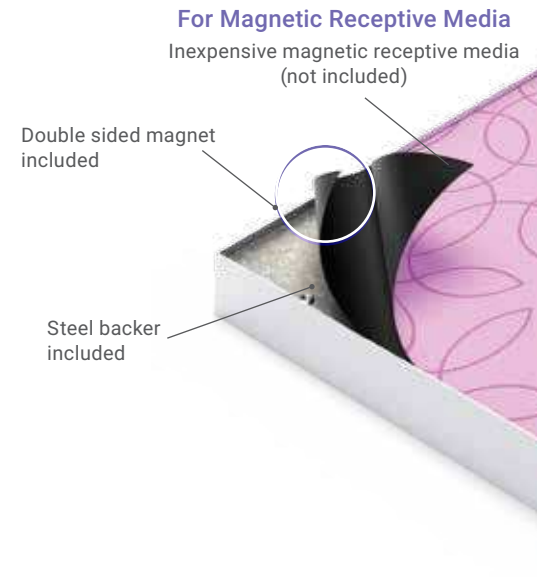

Magnetic

TLS2472-MR-S

FrameGraphix Magnetic Signware Stands™

- Ships efficiently to save on freight costs
- Recessed graphic seats with near frameless look
- Double sided satin silver aluminum frame
- Incredibly easy graphic change-outs
- Full width weighted steel base

High Quality
Cost Effective

Durable
Built to last

Double sided satin silver aluminum frame

Frame ships in 2 sections

TLS1472-MM-S

Magnetic Media	Graphic Size	Magnetic Receptive
TLS1472-MM	14" x 72"	TLS1472-MR
TLS2472-MM	24" x 72"	TLS2472-MR

Custom size requests encouraged.

Specify: Color* **-S** Satin Silver or **-B** Matte Black

Magnetic

Mounting bracket included.

1-1/2" Deep Frame

TLW4824-MM-H-S

TLS5-MM-X-SQ-V-S

TLS3-MR-TP-RD-V-B

*Doesn't affect price, but must use to order.

FrameGraphix Magnetic Wall Frames™

- 1-1/2" deep extruded profile frame
- Incredibly easy graphic change-outs
- Recessed graphic seats, frameless look
- Hang horizontally or vertically
- Wall mount hardware included