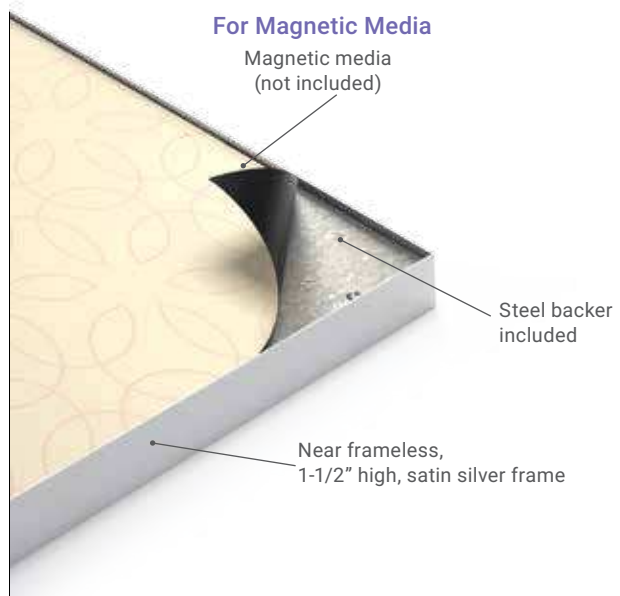

Magnetic

TLS2472-MR-S

FrameGraphix Magnetic Signware Stands™

- Ships efficiently to save on freight costs
- Recessed graphic seats with near frameless look
- Double sided satin silver aluminum frame
- Incredibly easy graphic change-outs
- Full width weighted steel base

High Quality
Cost Effective

Durable
Built to last

Double sided satin silver aluminum frame

Frame ships in 2 sections

TLS1472-MM-S

Magnetic Media	Graphic Size	Magnetic Receptive
TLS1472-MM	14" x 72"	TLS1472-MR
TLS2472-MM	24" x 72"	TLS2472-MR

Custom size requests encouraged.

Specify: Color* **-S** Satin Silver or **-B** Matte Black

Magnetic

Mounting bracket included.

1-1/2" Deep Frame

TLW4824-MM-H-S

TLS5-MM-X-SQ-V-S

TLS3-MR-TP-RD-V-B

*Doesn't affect price, but must use to order.

FrameGraphix Magnetic Wall Frames™

- 1-1/2" deep extruded profile frame
- Incredibly easy graphic change-outs
- Recessed graphic seats, frameless look
- Hang horizontally or vertically
- Wall mount hardware included