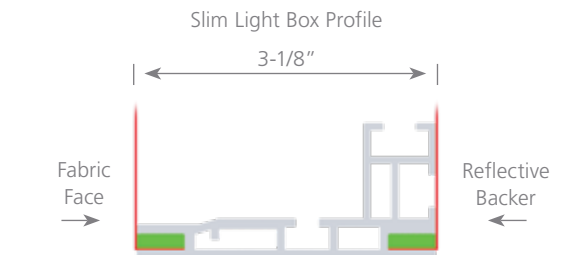

CHARISMA SEG/LED Light Boxes™

Single Sided SEG LED Light Boxes

- Mounting- Wall & Ceiling Mount Options
- Finish - Satin silver aluminum
- Lights - Each light strip has LEDs with wide beam angles, for light efficiency and low heat. By default, lights are on both largest sides (4 sides lit is available upon request)
- Lights are 6500°K color temperature
- Power cord - Single power cord directly from the lightbox

Standard Single Sided Light Boxes (4-3/4" deep)

Model	Graphic Size	Model	Graphic Size
XBX34	36" x 48"	XBX58	60" x 96"
XBX46	48" x 72"	XBX69	72" x 108"
XBX48	48" x 96"	XBX810	96" x 120"

Slim Single Sided Light Boxes (3-1/8" deep)

Model	Graphic Size	Model	Graphic Size
XSL34	36" x 48"	XSL58	60" x 96"
XSL46	48" x 72"	XSL69	72" x 108"
XSL48	48" x 96"	XSL810	96" x 120"

Location - use for ordering ie: **XBX34-WM**

-WM	Wall Mount
-CP	Ceiling Vertical, Portrait
-CL	Ceiling Horizontal, Landscape