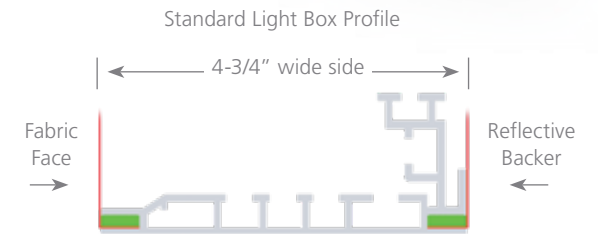

CHARISMA SEG/LED Light Boxes™

Single Sided SEG LED Light Boxes

- Mounting- Wall & Ceiling Mount Options
- Finish - Satin silver aluminum
- Lights - Each light strip has LEDs with wide beam angles, for light efficiency and low heat. By default, lights are on both largest sides (4 sides lit is available upon request)
- Lights are 6500°K color temperature
- Power cord - Single power cord directly from the lightbox

Standard Single Sided Light Boxes (4-3/4" deep)

Model	Graphic Size	Model	Graphic Size
XBX34	36" x 48"	XBX58	60" x 96"
XBX46	48" x 72"	XBX69	72" x 108"
XBX48	48" x 96"	XBX810	96" x 120"

Slim Single Sided Light Boxes (3-1/8" deep)

Model	Graphic Size	Model	Graphic Size
XSL34	36" x 48"	XSL58	60" x 96"
XSL46	48" x 72"	XSL69	72" x 108"
XSL48	48" x 96"	XSL810	96" x 120"

Location - use for ordering ie: **XBX34-WM**

-WM	Wall Mount
-CP	Ceiling Vertical, Portrait
-CL	Ceiling Horizontal, Landscape