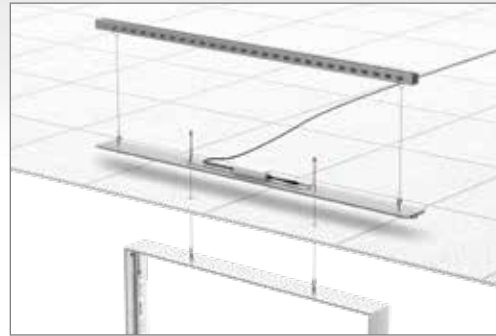

# CHARISMA SEG/LED LightWire Hangers™

## LightWire SEG Electrified Hanging Cables™

- No Visible Power Cord
- Super "Clean" installation
- Compatible with Charisma SEG Single, Double & Slim
- Secure Suspension
- Custom Sizes & Finishes
- UL Certified Low Voltage System
- Transformer is Mounted in the Ceiling

No visible power cords.  
Powered thru the hanging cables  
and the transformer is mounted in the ceiling.

Available on a Project Basis - Contact us for a Quote.

For retail windows and other special retail areas.

Slim LED

LED Single

LED Double