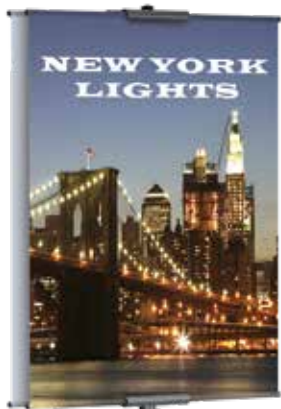

Brochure Holders & Exhibit Lighting

Simple Snap-on design.

BN2-B
with **PB1C**

Snap-on—Brochure Holders

Wire	Acrylic	Size	Grip Diameter
PB1	PB1C	Pamphlet	1" diameter
PB2	PB2C	Catalog	1" diameter
PB3	PB3C	Pamphlet	1-1/2" diameter
PB4	PB4C	Catalog	1-1/2" diameter
PB5	PB5C	Pamphlet	3/4" diameter
PB6	PB6C	Catalog	3/4" diameter

Pamphlet: 4" w x 1-1/2" D

Catalog: 9" w x 1-12" D

Portable Utility Light Outfit

- Outstanding light source includes 10" diameter reflector. Use with 75 watt natural daylight bulb.
- Great for general lighting use.
- 3-section stand extends to 7'.
- Weight: 4 lbs.

Universal Exhibit Light

Clamp On Exhibit Light

EX4 Bright 18 watt LED light with C clamp base that opens to 1-1/2". Imported.

UELA Metal spring clamp with 18" long flexible arm, aluminum reflector shade. 75W max.