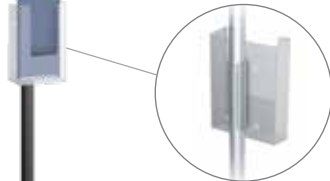

Brochure Holders & Exhibit Lighting

Simple Snap-on design.

BN2-B
with **PB1C**

Snap-on—Brochure Holders

Wire	Acrylic	Size	Grip Diameter
PB1	PB1C	Pamphlet	1" diameter
PB2	PB2C	Catalog	1" diameter
PB3	PB3C	Pamphlet	1-1/2" diameter
PB4	PB4C	Catalog	1-1/2" diameter
PB5	PB5C	Pamphlet	3/4" diameter
PB6	PB6C	Catalog	3/4" diameter

Pamphlet: 4" w x 1-1/2" D

Catalog: 9" w x 1-12" D

Portable Utility Light Outfit

- Outstanding light source includes 10" diameter reflector. Use with 75 watt natural daylight bulb.
- Great for general lighting use.
- 3-section stand extends to 7'.
- Weight: 4 lbs.

Universal Exhibit Light

Clamp On Exhibit Light

EX4 Bright 18 watt LED light with C clamp base that opens to 1-1/2". Imported.

UELA Metal spring clamp with 18" long flexible arm, aluminum reflector shade. 75W max.