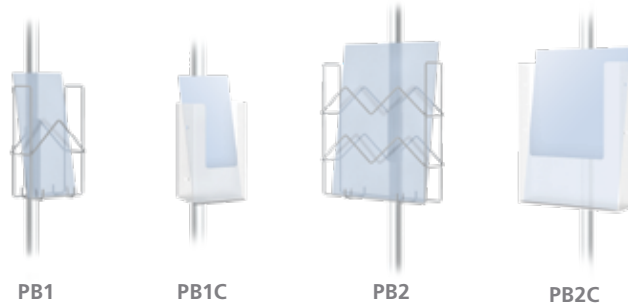

Brochure Holders & Exhibit Lighting

Simple Snap-on design.

BN2-B
with **PB1C**

Snap-on—Brochure Holders

Wire	Acrylic	Size	Grip Diameter
PB1	PB1C	Pamphlet	1" diameter
PB2	PB2C	Catalog	1" diameter
PB3	PB3C	Pamphlet	1-1/2" diameter
PB4	PB4C	Catalog	1-1/2" diameter
PB5	PB5C	Pamphlet	3/4" diameter
PB6	PB6C	Catalog	3/4" diameter

Pamphlet: 4" w x 1-1/2" D

Catalog: 9" w x 1-12" D

Portable Utility Light Outfit

- Outstanding light source includes 10" diameter reflector. Use with 75 watt natural daylight bulb.
- Great for general lighting use.
- 3-section stand extends to 7'.
- Weight: 4 lbs.

Universal Exhibit Light

Clamp On Exhibit Light

EX4 Bright 18 watt LED light with C clamp base that opens to 1-1/2". Imported.

UELA Metal spring clamp with 18" long flexible arm, aluminum reflector shade. 75W max.

124/3A1
Bulb not included.

124/3A	Packed each in 2 boxes, 6 per carton
124/3A1	Same as above but individually boxed
100/3	Light Stand only

EX4 and **UELA** can be used with two sided support models: BN6, BN4, BN5, JN4, JN5, and fixed width stands.