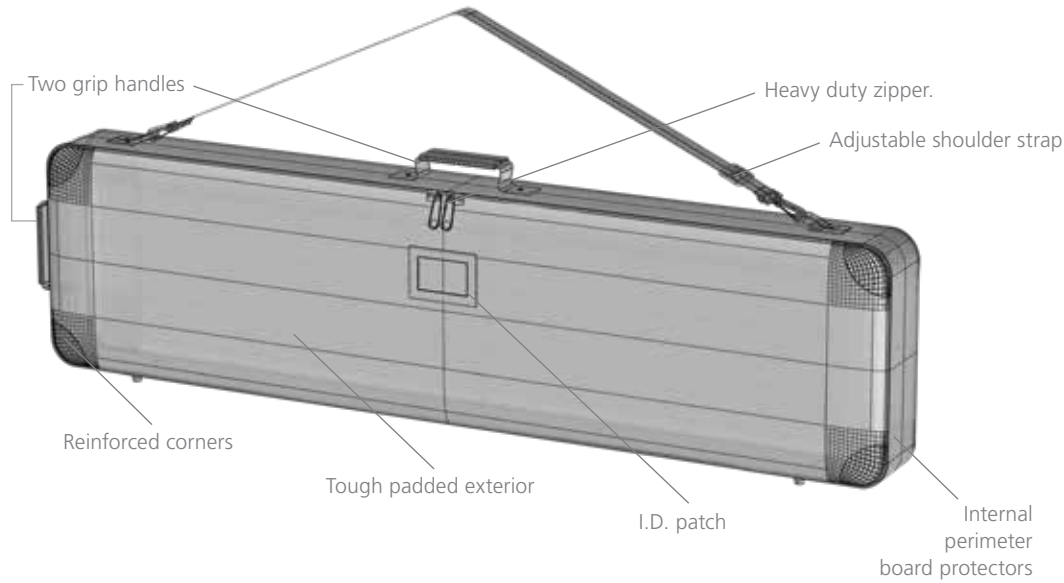

Premium Padded Bags

Imported

A Terrific New Padded Bag Series
with lots of great features sized for excellent utility.

Imprint available in quantity,
additional charge applies.

Inside are tube compartments
and room for graphics.

EBP2 Inside dimensions 3" x 12" x 24".

EBP3 Inside dimensions 3" x 12" x 36".

EBP4 Inside dimensions 3" x 12" x 48".

EBP2: HMN1, HMN4, VG62, PVT1, PVT2, SBR1TP, SBR2TP, SBR3TP, SBR7TP, SBR8TP, SBR9TP, 1PDTR, 1PPDTF, BN1