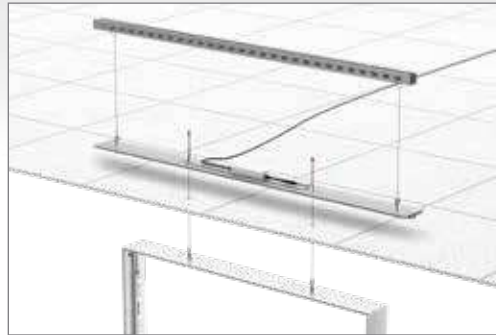

CHARISMA SEG Cabinet Frames™

SEG Cabinet Frames™

- Convert cabinets and recessed wall areas into SEG signage
- Convert Duratrans light boxes into SEG fabric frames
- Compact SEG extrusion 1-1/4" x 3/8", extremely economical
- Satin silver aluminum anodized frame
- Custom sizes & colors available

Model	Graphic Size
XCAB1824	18" x 24"
XCAB2228	22" x 28"
XCAB2436	24" x 36"
XCAB3648	36" x 48"

Custom sizes available.

Retrofit recessed spaces and light boxes with SEG Cabinet fabric frames

Can work in unlit
& lit recesses

Add SEG Cabinet
frame & graphic

Install through the sides, into a recess

CHARISMA SEG/LED LightWire Hangers™

LightWire SEG Electrified Hanging Cables™

- No Visible Power Cord
- Super "Clean" installation
- Compatible with Charisma SEG Single, Double & Slim
- Secure Suspension
- Custom Sizes & Finishes
- UL Certified Low Voltage System
- Transformer is Mounted in the Ceiling

Suggested uses:

- Hanging
- Corners
- Freestanding
- Partitions

Usable in different configurations:
L's, U's and Straight Walls.

As an Overhead

Experiential Retail Surround

Wall Corners