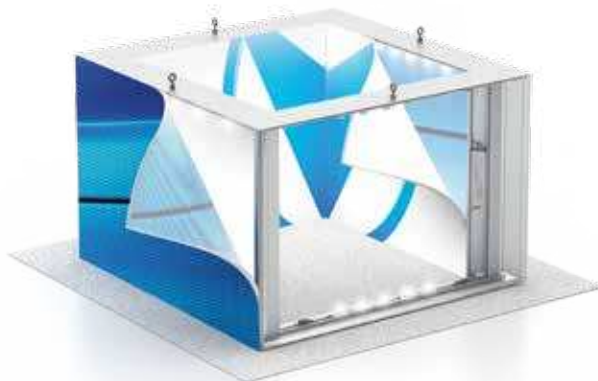

CHARISMA SEG Cabinet Frames™

SEG Cabinet Frames™

- Convert cabinets and recessed wall areas into SEG signage
- Convert Duratrans light boxes into SEG fabric frames
- Compact SEG extrusion 1-1/4" x 3/8", extremely economical
- Satin silver aluminum anodized frame
- Custom sizes & colors available

Add SEG Cabinet
frame & graphic

Install through the sides, into a recess

CHARISMA SEG/LED LightWire Hangers™

LightWire SEG Electrified Hanging Cables™

- No Visible Power Cord
- Super "Clean" installation
- Compatible with Charisma SEG Single, Double & Slim
- Secure Suspension
- Custom Sizes & Finishes
- UL Certified Low Voltage System
- Transformer is Mounted in the Ceiling

Slim LED

LED Single

LED Double

CHARISMA SEG/LED Inside Out Light Boxes™

Illuminated Inside and Out!

- LED light strips along top and bottom rails
- LEDs feature wide beam angles, and long life
- Lights are 6500°K color temp, low heat
- Aluminum trim is satin silver
- Easy SEG graphics installation and change out
- Power supply cords exit the top of the lightbox

SEG graphics inside & out.

Graphics Light Up, Inside and Out!

Model	W x D x H
XSIO84	8' x 4' x 2-1/2'
XSIO812	8' x 12' x 2-1/2'
XSIO1010	10' x 10' x 2-1/2'

Allow additional lead time for these units

SEG/LED Inside Out Light Boxes™