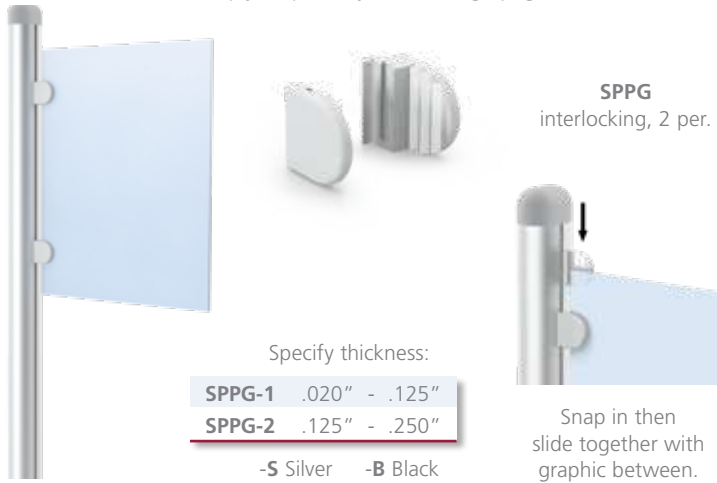

SignPost Elements™

Panel Grippers

Frameless graphic attachment of rigid substrates.
Simply snap-in anywhere along upright.