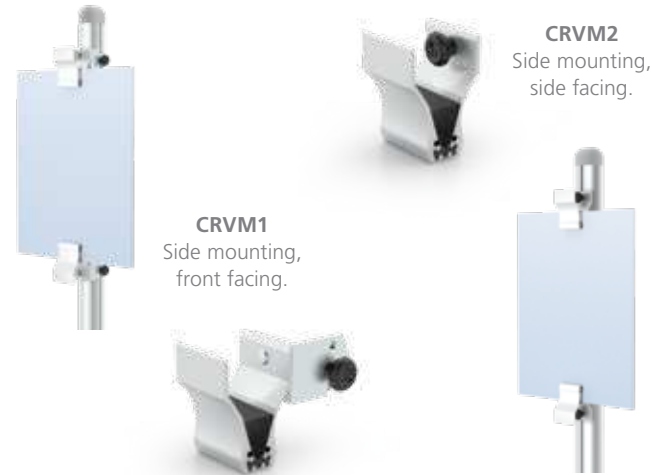

Aluminum Clamps

Beautiful satin anodized, rubber lined jaws,
strong binder spring, connector included.