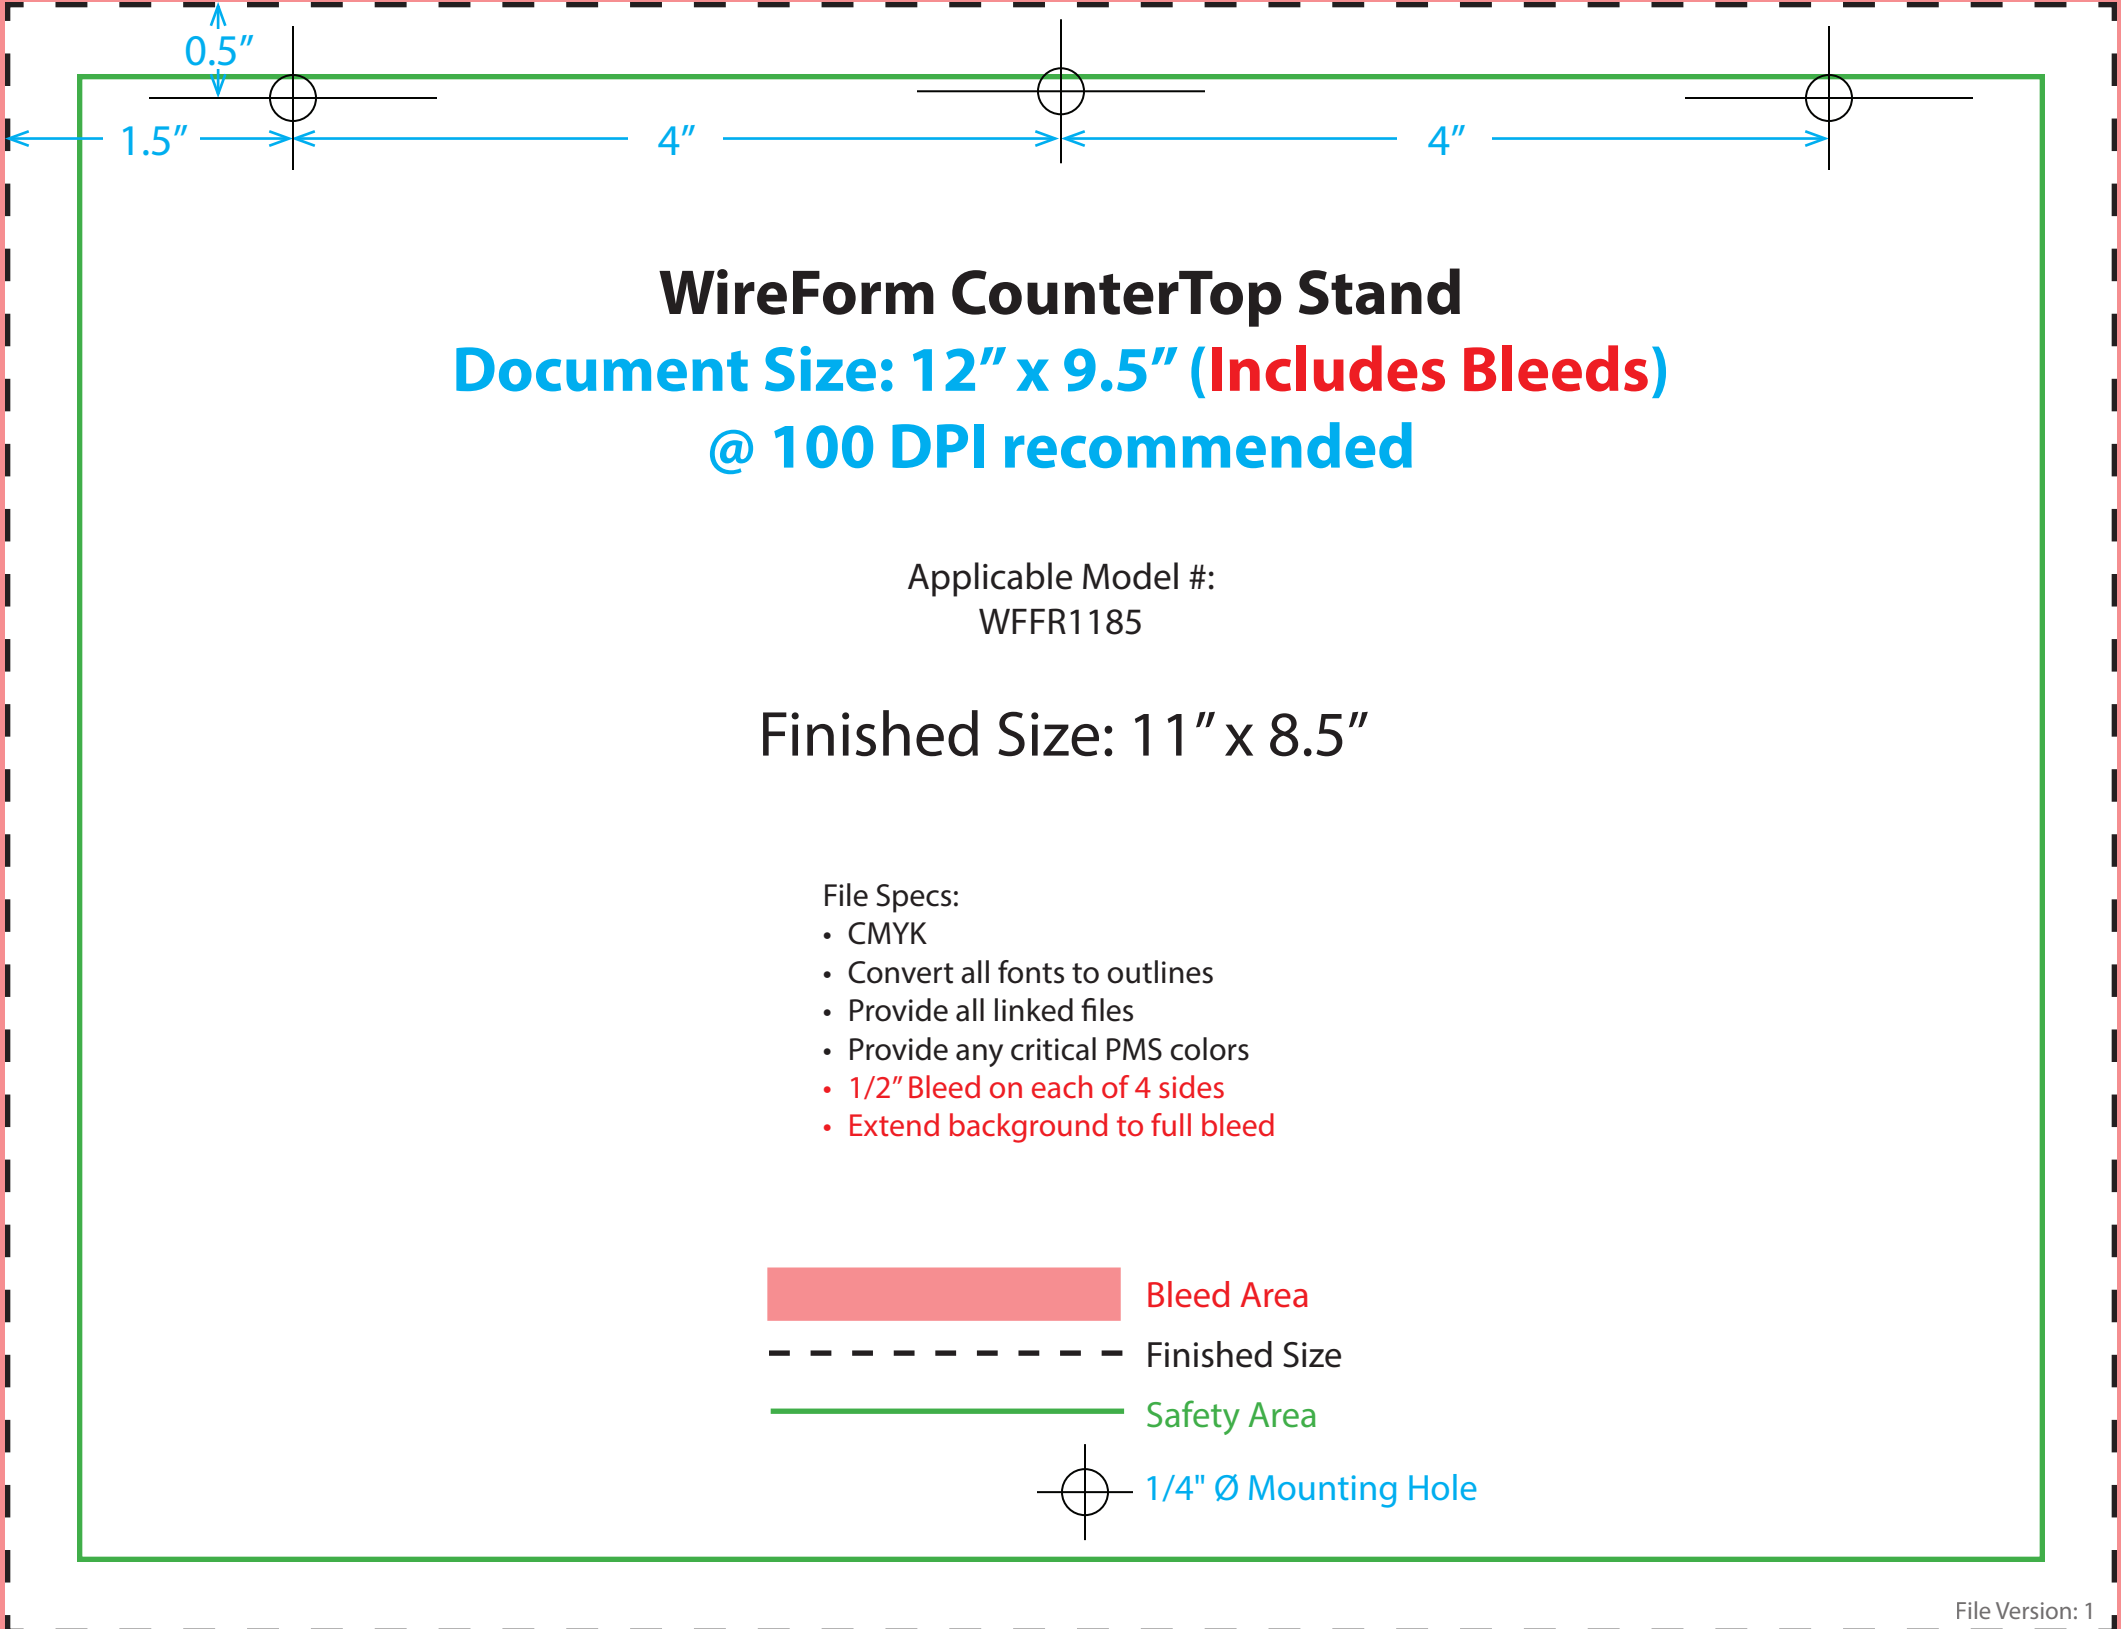

1/2" Bleed

**WireForm CounterTop Stand**  
**Document Size: 12" x 9.5" (Includes Bleeds)**  
**@ 100 DPI recommended**

Applicable Model #:  
 WFFR1185

Finished Size: 11" x 8.5"

File Specs:

- CMYK
- Convert all fonts to outlines
- Provide all linked files
- Provide any critical PMS colors
- 1/2" Bleed on each of 4 sides
- Extend background to full bleed

1/2" Bleed

1/2" Bleed

1/2" Bleed